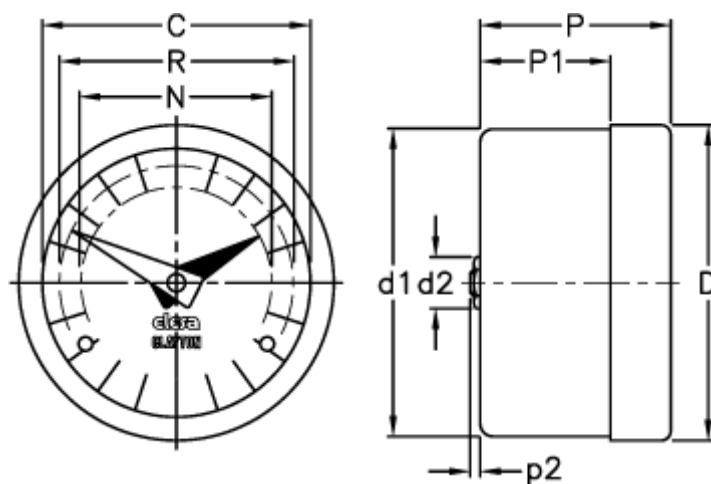

Article number: 2307020201

Description: E+G Gravity indicator
GA01-0020-D

Measures

C = 42

R = 37

D = 49.6

D1 = 48.3

d2 = 8

N = 30

P = 30

P1 = 20.5

p2 = 1.6